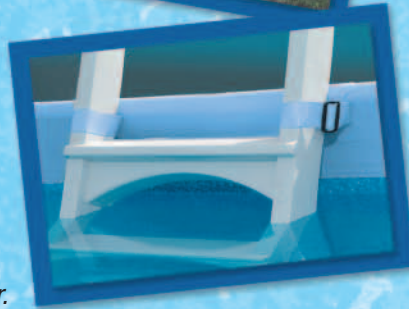

... Making memories for generations!

Offers the ideal above-ground pool for today's on-the-go families. This attractive soft-sided pool is designed for a quick and easy installation that can have most customers enjoying their pool the very same day. Family recreation doesn't get any easier!

You will notice the Doughboy difference, and so will your neighbors!

• A Doughboy Exclusive! -

This 52" soft-side pool features an integrated blend of PVC colored material. Its sky-blue inner liner compliments its beautiful royal blue outer liner to enhance any backyard setting. The dark royal blue liner will also act as a solar heater adding 5° to 8° to the water temperature allowing you to swim sooner.

- **Snap-Lock Type Frame Construction** Ease of assembly without tools assuring a solid installation.
- **Framework includes 2" top rail with 1 1/4" vertical uprights made of heavy duty galvanized steel construction.** Durable frame material allows for years of usage.
- **Built-in Straps for Ladder and Skimmer** to securely attach them to pool.
- **Skimmer included with pool** Rugged ABS Resin-molded skimmer is designed for use with Easy Up Series™ pools.
- **Completely Portable; easily stored.** Easy Up Pools can be taken almost anywhere.
- **Sizes include:**